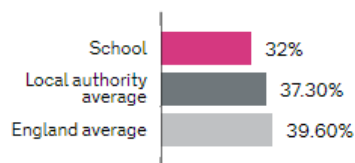

Grade 5 or above in English & maths GCSEs