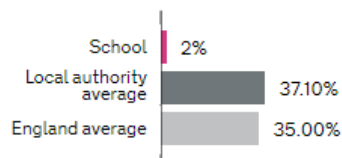

Staying in education or entering employment

You can find the Department for Education published attainment for The Studio by following these links:

Key Stage 4.

<https://www.compare-school-performance.service.gov.uk/school/139589/the-studio-school-liverpool>