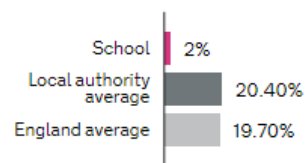

Achieving EBacc at grade 5/C or above