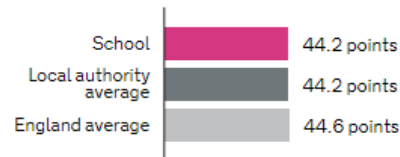

The Studio KS4 Exam Results 2017-18

Progress 8 score

Average -0.31

[More score details](#)

Attainment 8 score